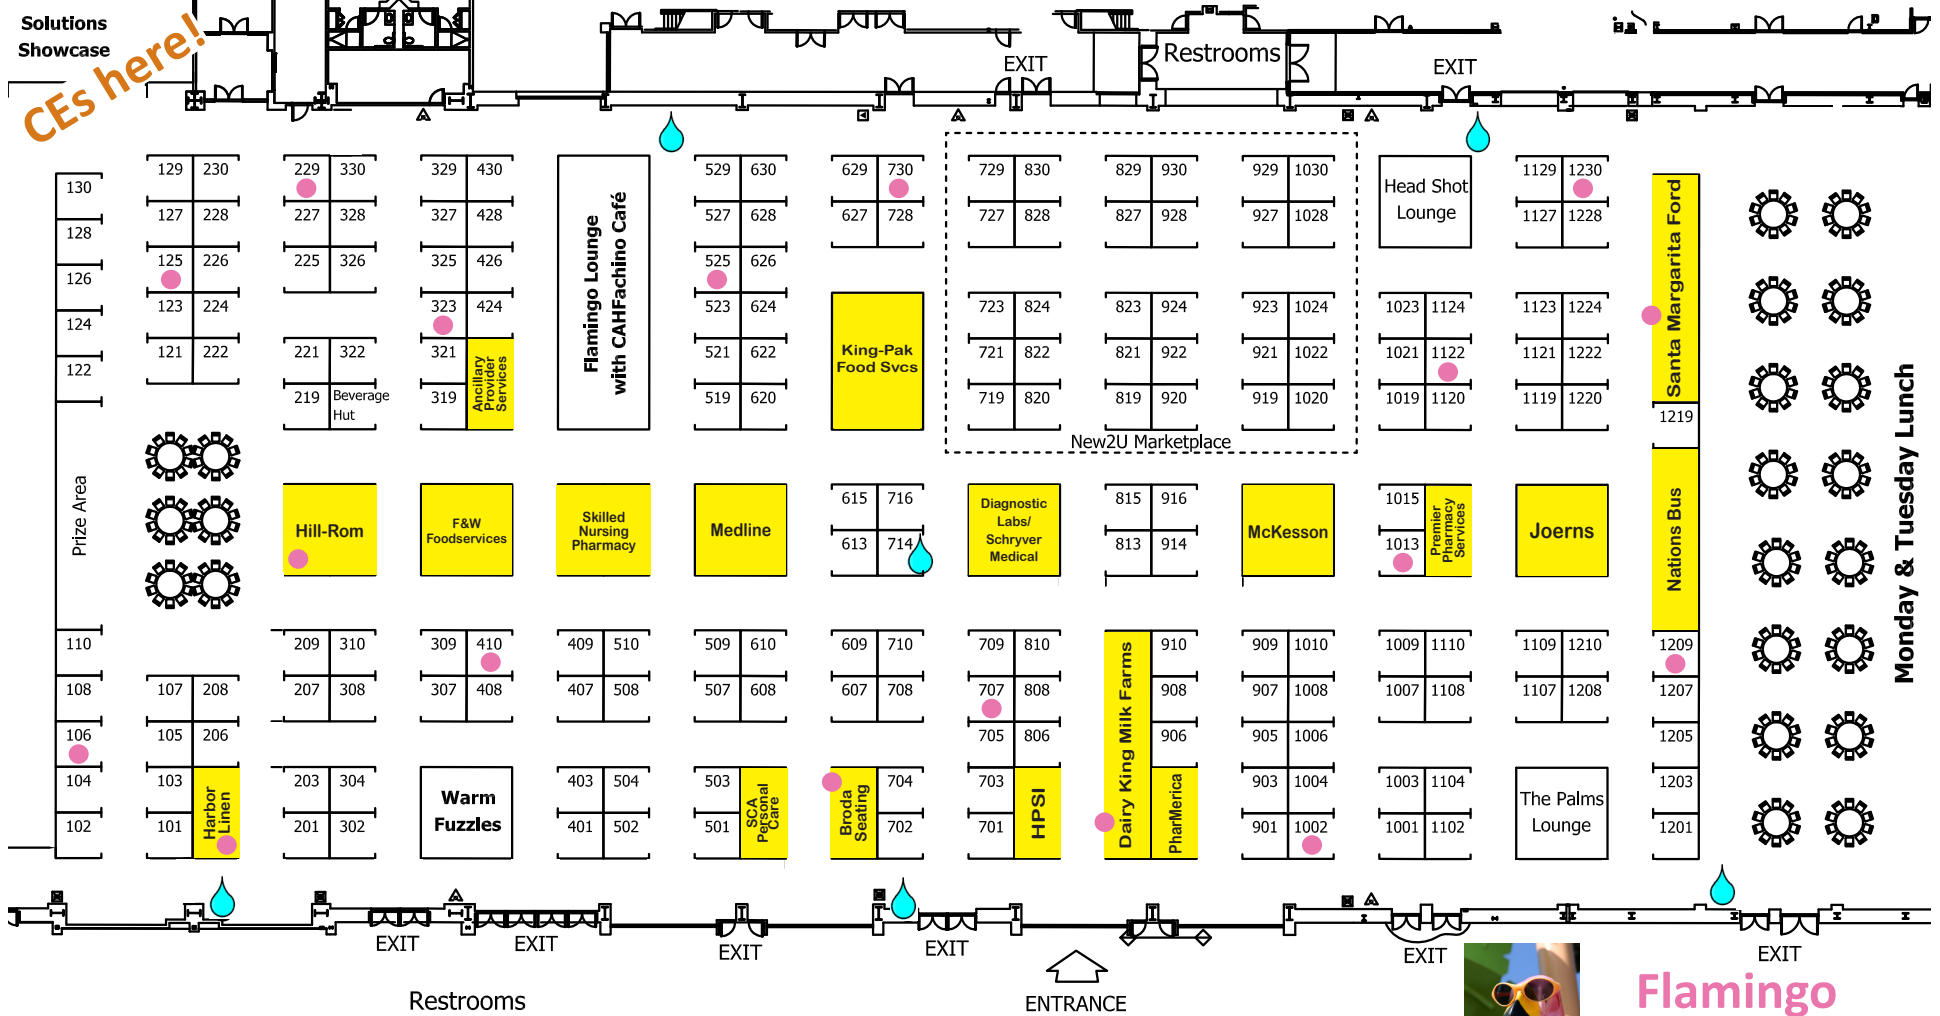

Solutions Showcase

CEs here!

Monday & Tuesday Lunch

Flamingo  
Bingo  
Booths

Visit each Flamingo Bingo Booth exhibitor for your chance to win \$500 or \$700 cash!  
Game card located in your convention totebag.